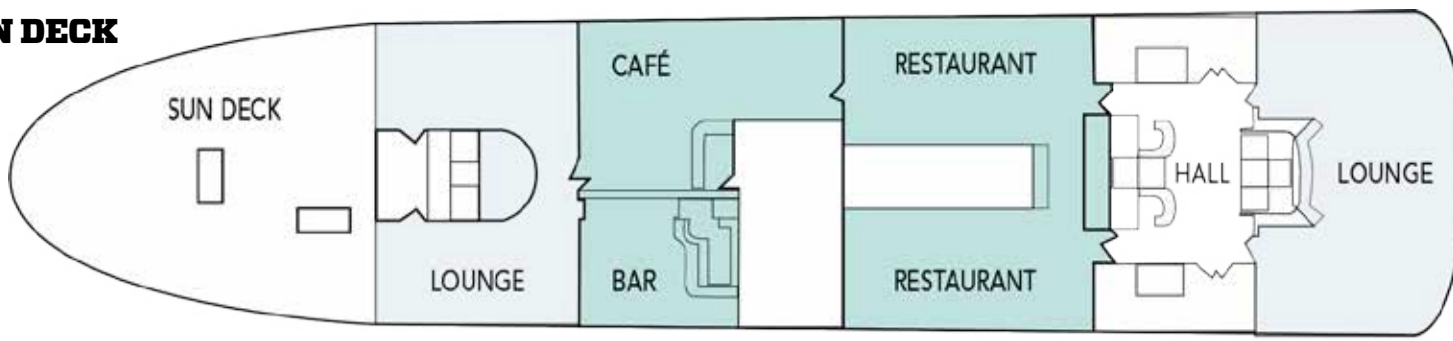

SALON DECK

DECK C

DECK B

DECK A

N	Prices from 3.802 EUR
J	Prices from 3.074 EUR
A	Prices from 3.184 EUR
I	Prices from 2.856 EUR
D	Prices from 2.419 EUR
E	Prices from 2.152 EUR

Cat	Deck	Cabin description
D2	B	Outside two bed cabin (bunk beds) with porthole and wash basin
D4	B	Outside four bed cabin (bunk beds) with porthole and wash basin
I1	C	Inside two bed cabin (bunk beds) <u>for single use</u> with shower/wc
I2	B, C	Inside two bed cabin (bunk beds) with shower/wc
I3	B	Inside three bed cabin (bunk beds) with shower/wc
J2	B	Outside two bed cabin (bunk bed), window/obstructed view, shower/wc
J3	C	Outside three bed cabin (bunk bed + sofa), window/obstructed view, shower/wc
A1	B, C	Outside two bed cabin (bunk beds) <u>for single use</u> with porthole and shower/wc
A2	B, C	Outside two bed cabin (bunk beds) with porthole and shower/wc
N2	C	Outside two bed cabin (bunk beds) with window, sofa, shower/wc. N2-304 has only 2 lower beds, no sofa
N3	C	Outside three bed cabin (bunk beds + sofa that can be made into extra bed) with window, shower/wc
E2	A	Inside two bed cabin (bunk beds) with wash basin and shared shower/wc