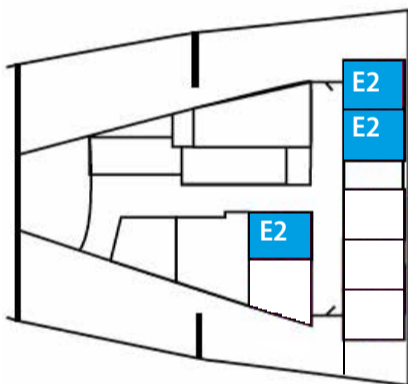

SALON DECK

DECK C

DECK B

DECK A

N	Prices from 3.802 EUR
J	Prices from 3.074 EUR
A	Prices from 3.184 EUR
I	Prices from 2.856 EUR
D	Prices from 2.419 EUR
E	Prices from 2.152 EUR

Cat	Deck	Cabin description
D2	B	Outside two bed cabin (bunk beds) with porthole and wash basin
D4	B	Outside four bed cabin (bunk beds) with porthole and wash basin
I1	C	Inside two bed cabin (bunk beds) <u>for single use</u> with shower/wc
I2	B, C	Inside two bed cabin (bunk beds) with shower/wc
I3	B	Inside three bed cabin (bunk beds) with shower/wc
J2	B	Outside two bed cabin (bunk bed), window/obstructed view, shower/wc
J3	C	Outside three bed cabin (bunk bed + sofa), window/obstructed view, shower/wc
A1	B, C	Outside two bed cabin (bunk beds) <u>for single use</u> with porthole and shower/wc
A2	B, C	Outside two bed cabin (bunk beds) with porthole and shower/wc
N2	C	Outside two bed cabin (bunk beds) with window, sofa, shower/wc. N2-304 has only 2 lower beds, no sofa
N3	C	Outside three bed cabin (bunk beds + sofa that can be made into extra bed) with window, shower/wc
E2	A	Inside two bed cabin (bunk beds) with wash basin and shared shower/wc