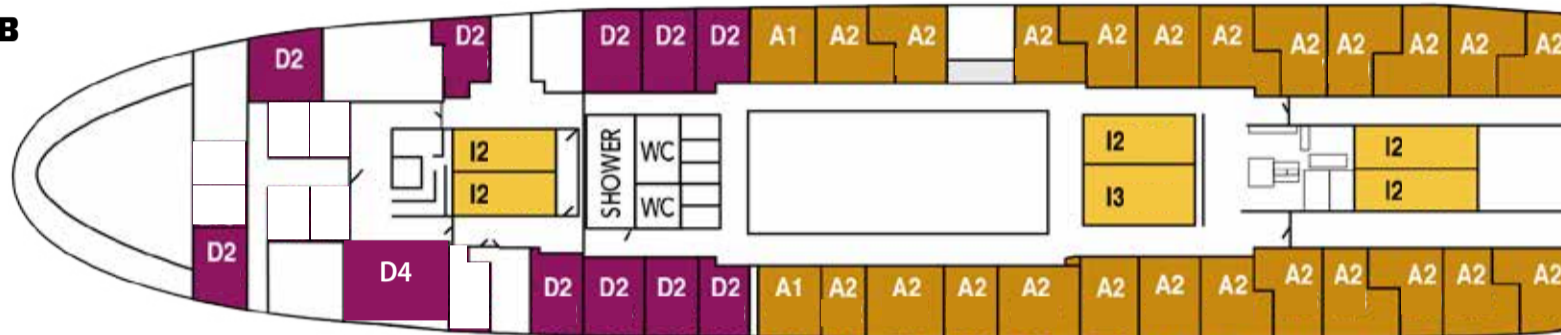

SALON DECK

DECK C

DECK B

DECK A

N	Prices from 3.802 EUR
J	Prices from 3.074 EUR
A	Prices from 3.184 EUR
I	Prices from 2.856 EUR
D	Prices from 2.419 EUR
E	Prices from 2.152 EUR

Cat	Deck	Cabin description
D2	B	Outside two bed cabin (bunk beds) with porthole and wash basin
D4	B	Outside four bed cabin (bunk beds) with porthole and wash basin
I1	C	Inside two bed cabin (bunk beds) <u>for single use</u> with shower/wc
I2	B, C	Inside two bed cabin (bunk beds) with shower/wc
I3	B	Inside three bed cabin (bunk beds) with shower/wc
J2	B	Outside two bed cabin (bunk bed), window/obstructed view, shower/wc
J3	C	Outside three bed cabin (bunk bed + sofa), window/obstructed view, shower/wc
A1	B, C	Outside two bed cabin (bunk beds) <u>for single use</u> with porthole and shower/wc
A2	B, C	Outside two bed cabin (bunk beds) with porthole and shower/wc
N2	C	Outside two bed cabin (bunk beds) with window, sofa, shower/wc. N2-304 has only 2 lower beds, no sofa
N3	C	Outside three bed cabin (bunk beds + sofa that can be made into extra bed) with window, shower/wc
E2	A	Inside two bed cabin (bunk beds) with wash basin and shared shower/wc