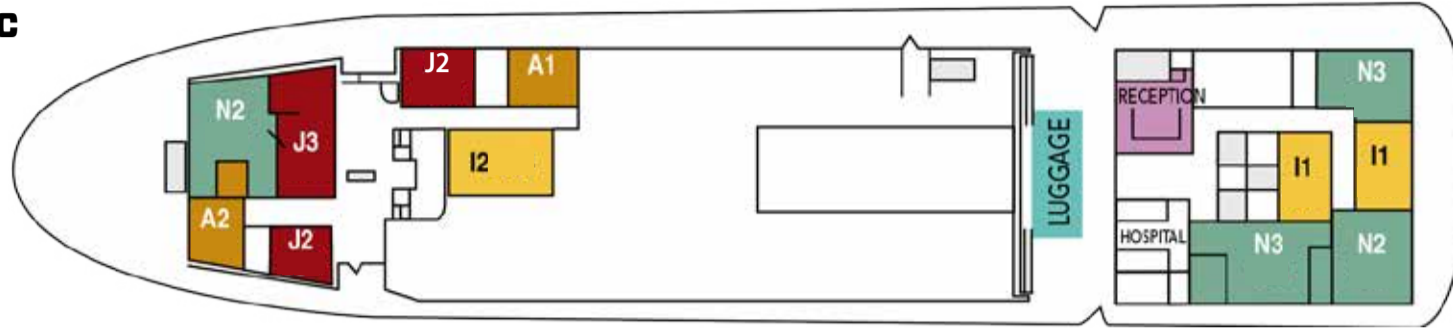

SALON DECK

DECK C

DECK B

DECK A

N	Prices from 3.802 EUR
J	Prices from 3.074 EUR
A	Prices from 3.184 EUR
I	Prices from 2.856 EUR
D	Prices from 2.419 EUR
E	Prices from 2.152 EUR

Cat	Deck	Cabin description
D2	B	Outside two bed cabin (bunk beds) with porthole and wash basin
D4	B	Outside four bed cabin (bunk beds) with porthole and wash basin
I1	C	Inside two bed cabin (bunk beds) <u>for single use</u> with shower/wc
I2	B, C	Inside two bed cabin (bunk beds) with shower/wc
I3	B	Inside three bed cabin (bunk beds) with shower/wc
J2	B	Outside two bed cabin (bunk bed), window/obstructed view, shower/wc
J3	C	Outside three bed cabin (bunk bed + sofa), window/obstructed view, shower/wc
A1	B, C	Outside two bed cabin (bunk beds) <u>for single use</u> with porthole and shower/wc
A2	B, C	Outside two bed cabin (bunk beds) with porthole and shower/wc
N2	C	Outside two bed cabin (bunk beds) with window, sofa, shower/wc. N2-304 has only 2 lower beds, no sofa
N3	C	Outside three bed cabin (bunk beds + sofa that can be made into extra bed) with window, shower/wc
E2	A	Inside two bed cabin (bunk beds) with wash basin and shared shower/wc